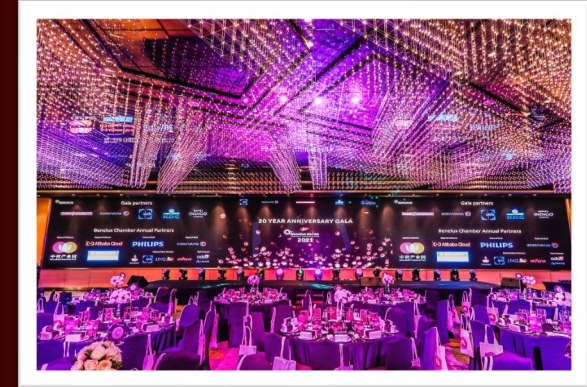

THE ROARING TWENTIES'

Benelux Chamber of Commerce East China 2023 Gala | November 25th | Paramount Shanghai

WITH THE SUPPORT OF
THE CONSULATE-GENERAL OF

THE KINGDOM OF BELGIUM
THE KINGDOM OF THE NETHERLANDS
THE GRAND DUCHY OF LUXEMBOURG

IN SHANGHAI

THE ROARING TWENTIES'

The 1920s & 1930s in Shanghai roared with glamour and glitter, earning the city its reputation as the "Paris of the East." Jazz-filled nightclubs, opulent parties, and a burgeoning film industry embodied the era's excess. Shanghai's cosmopolitan spirit, blending East and West, made it a dazzling epicenter of style, culture, and extravagance.

The 2020's also roared, but for different reasons... Yet, Shanghai's cosmopolitan spirit has returned and it's time to put Shanghai on the map again as the "Paris of the East"!

JOIN US and become a PARTNER of the
2023 Benelux Chamber "The Roaring Twenties" Gala!

benelux 荷比卢商会
chamber of commerce in china

Organizer

COMPANY
LOGO

Event Partner

PREVIOUS EDITIONS

Paramount Shanghai

WELCOME TO THE 1920'S AND 1930'S!

Courtesy of Jin Xing